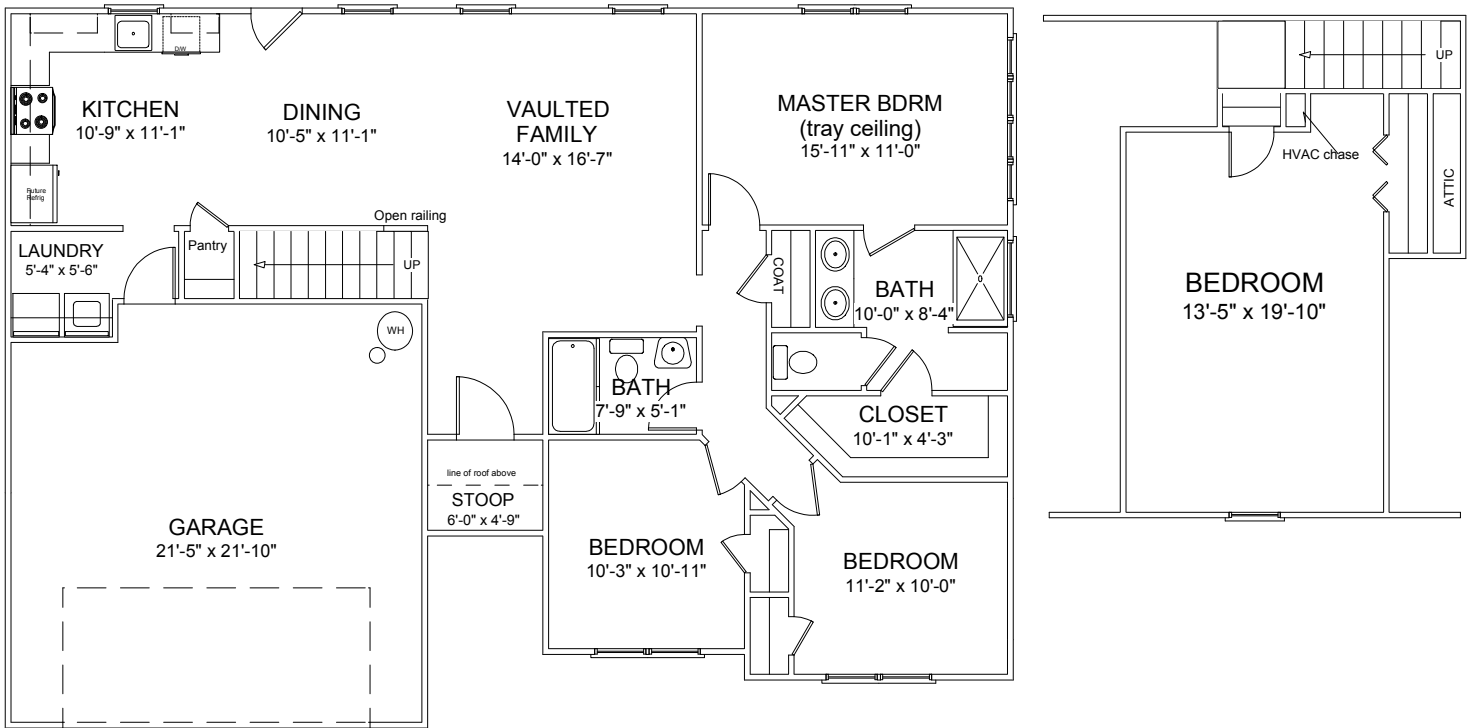

- * Size shape and number of gable vents may change
- * Door swings may reverse
- * Home may be reversed on lot

Lot 19 Laurel Creek

LIVING AREA 1702