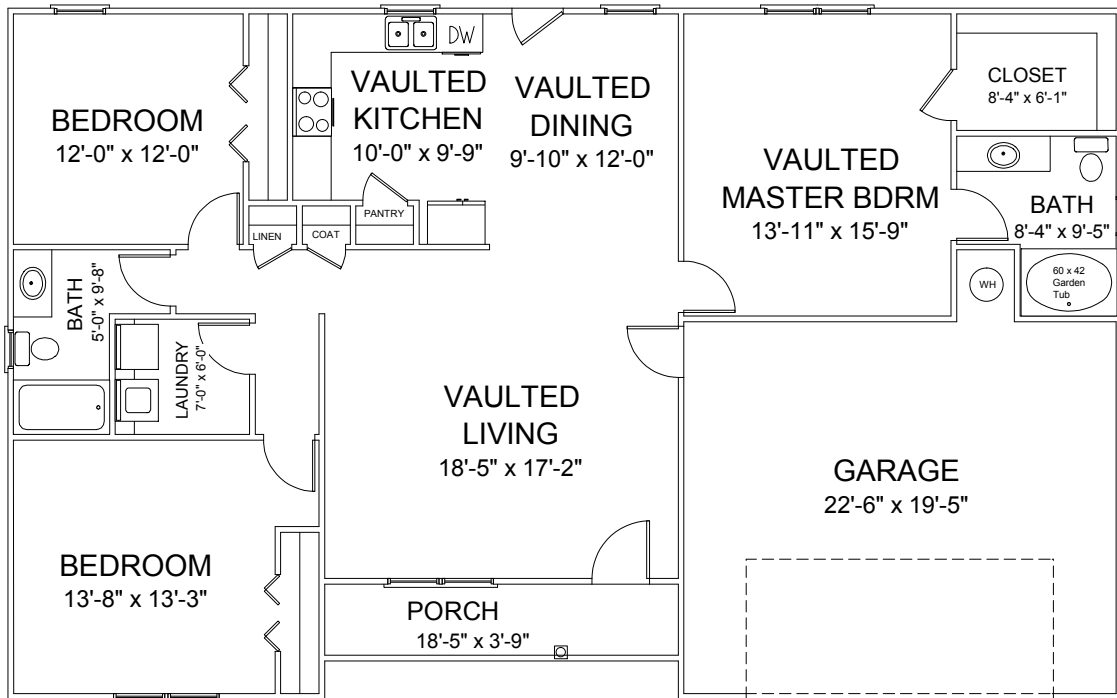

- \* Size shape and # of Porch posts may change
- \* House may be reversed on lot
- \* Door swings may be reversed

## Robert 6

**LIVING AREA**  
1505 sq ft

- \* Size shape and # of gable vents may change
- \* Number and location of porch post(s) may change
- \* Home may be reversed on lot
- \* Door swings may be reversed

## Bradley 7

**LIVING AREA**  
1509 sq ft