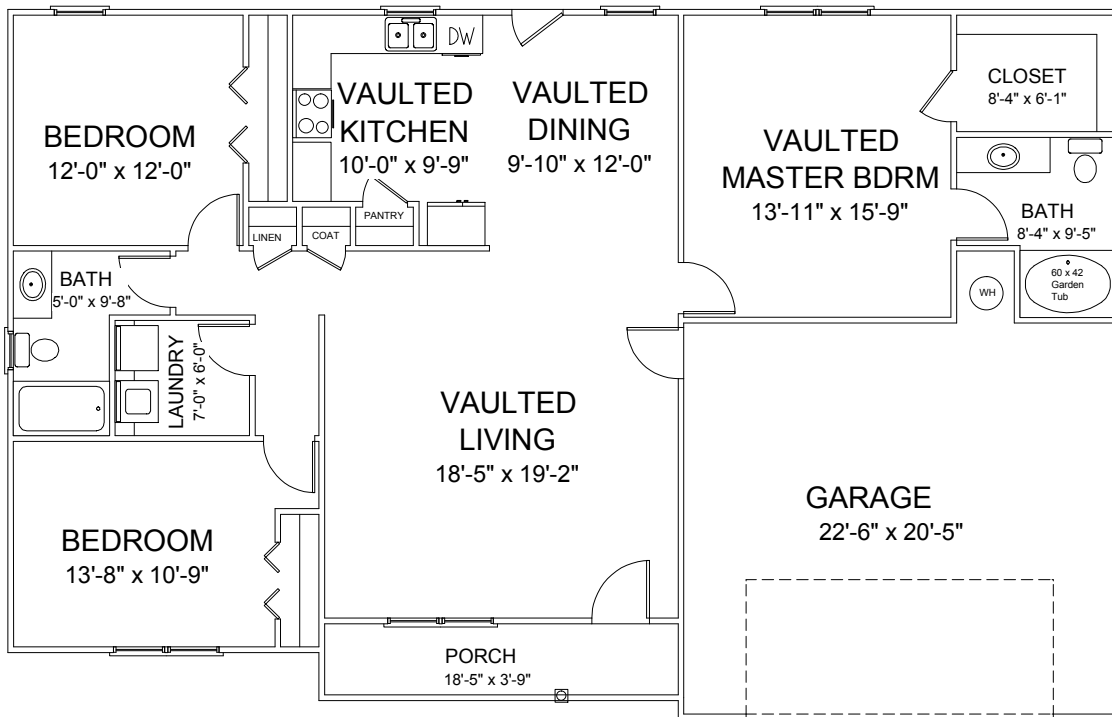

- \* Size shape and # of Porch posts may change
- \* House may be reversed on lot
- \* Door swings may be reversed

## Robert 6

**LIVING AREA**  
1505 sq ft

- \* Size shape and # of gable vents may change
- \* Number and location of porch post(s) may change
- \* Home may be reversed on lot
- \* Door swings may be reversed

## Bradley 7

**LIVING AREA**  
1509 sq ft