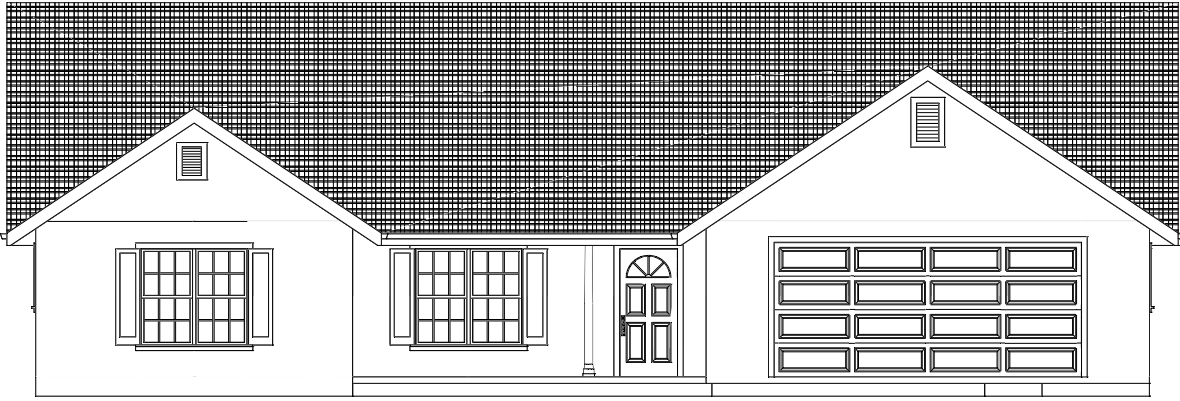

- \* Size shape and # of Porch posts may change
- \* House may be reversed on lot
- \* Door swings may be reversed

## Robert 6

**LIVING AREA**  
1505 sq ft

- \* Size shape and # of gable vents may change
- \* Number and location of porch post(s) may change
- \* Home may be reversed on lot
- \* Door swings may be reversed

## Bradley 7

**LIVING AREA**  
1509 sq ft