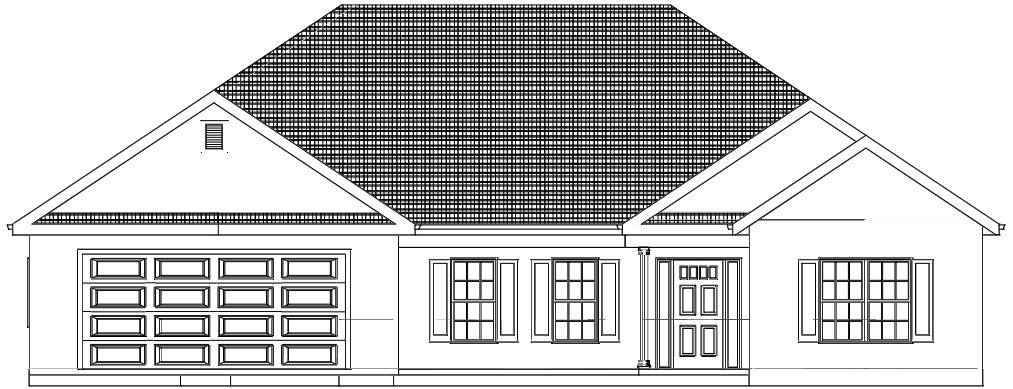

Ellerbe

(With larger island)

Elevation G

Elevation H

- Location and shape of gable vents may change
- House may be reversed and door swings may reverse
- 5' shower or Garden tub/shower combo in Master Bath
- Can be built with a side-load garage