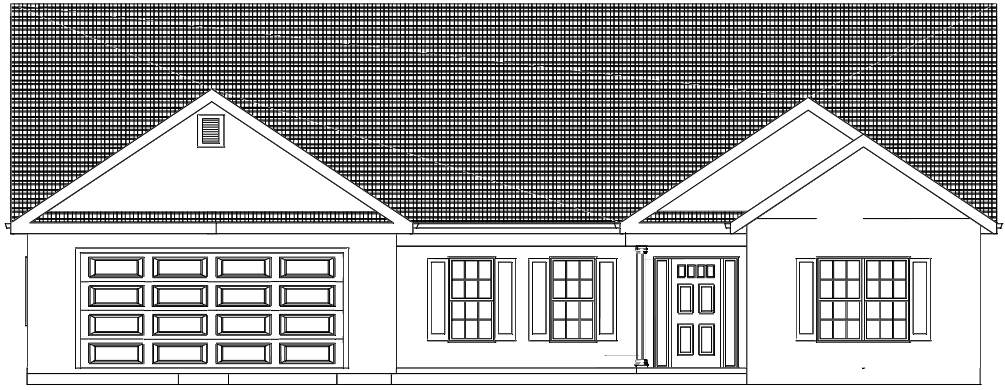

Ellerbe

(With larger island)

Elevation G

Elevation H

- Location and shape of gable vents may change
- House may be reversed and door swings may reverse
- 5' shower or Garden tub/shower combo in Master Bath
- Can be built with a side-load garage