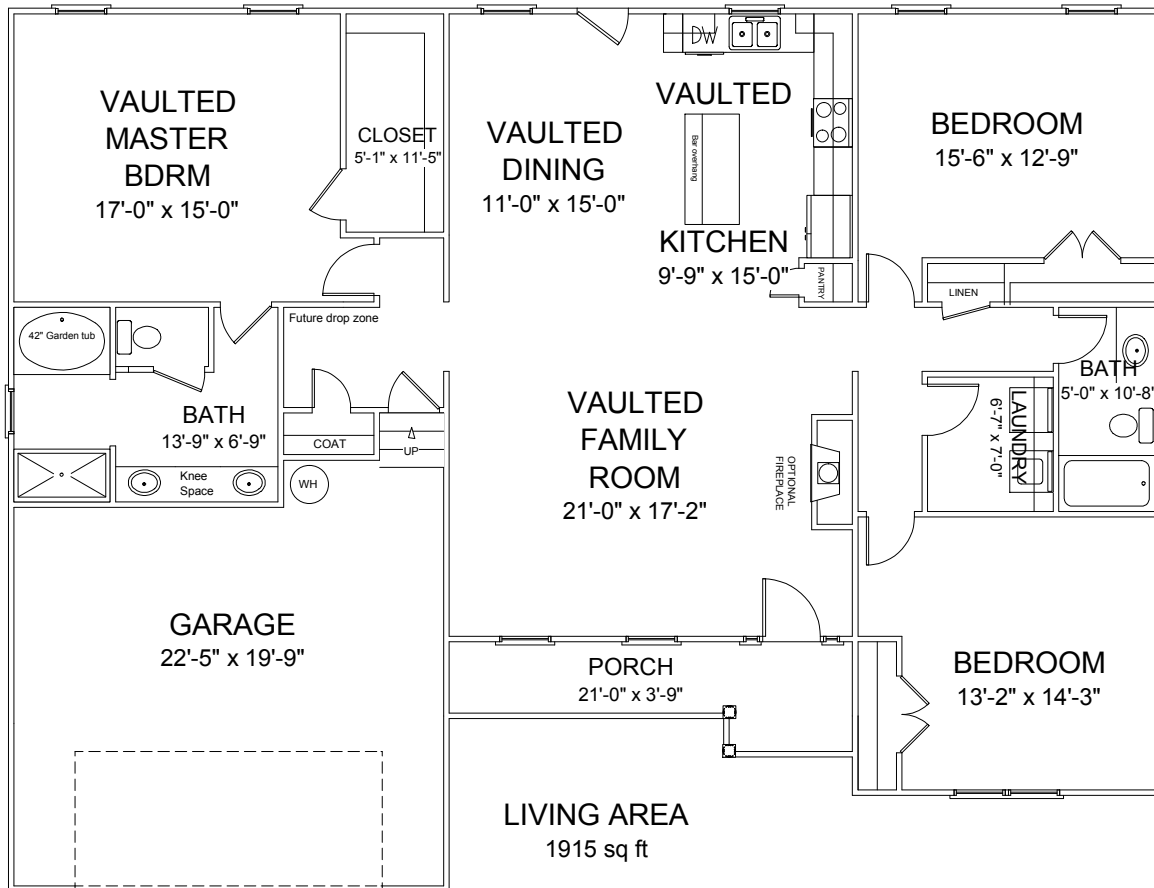

Ellerbe

(With larger island)

Elevation G

Elevation H

- Location and shape of gable vents may change
- House may be reversed and door swings may reverse
- 5' shower or Garden tub/shower combo in Master Bath
- Can be built with a side-load garage