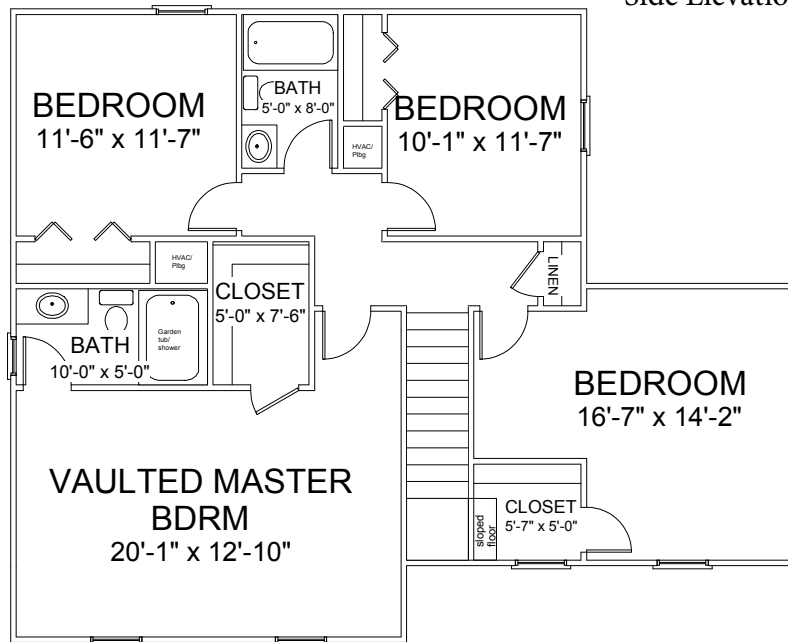

Front Elevation

Side Elevation. Lovely from front or side

**Talbot** LIVING AREA  
1800 Sqft